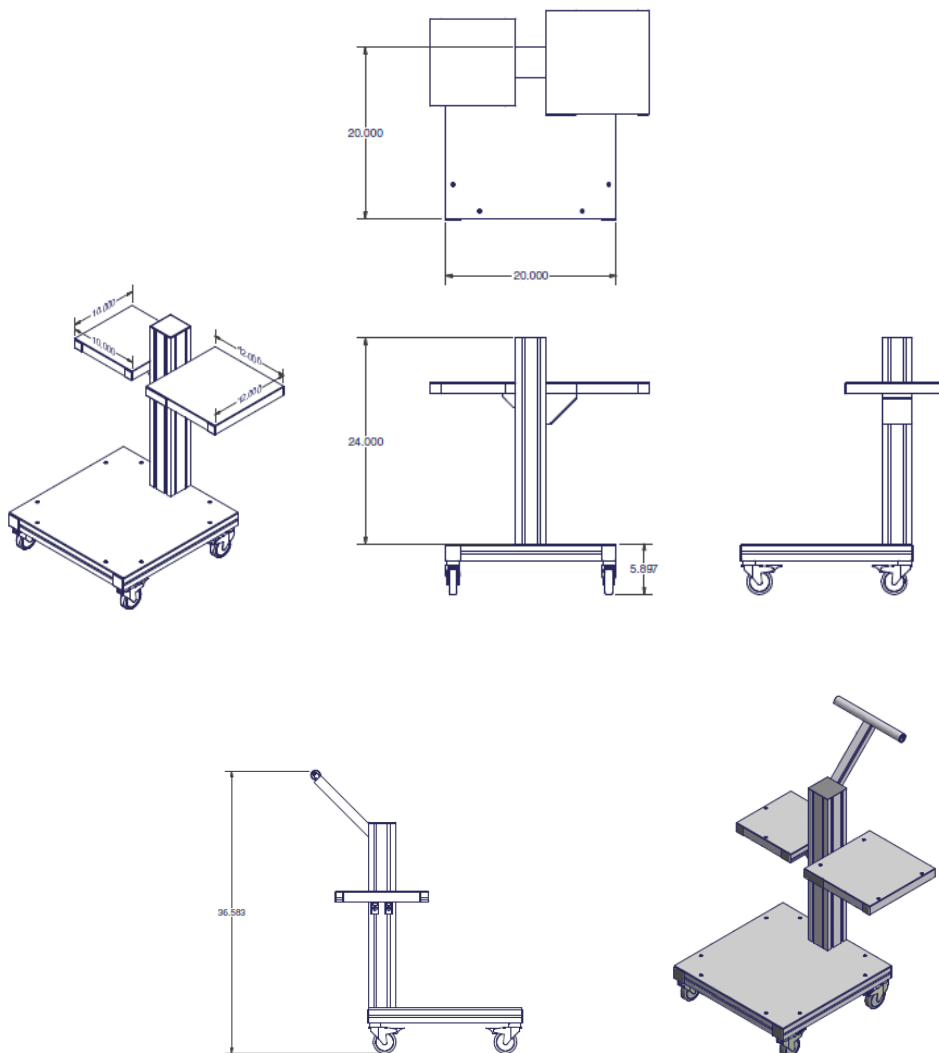

vCART

With Turbo Vacuum's vCart a client can select and build a turbo cart system with the specific components ideal for fulfilling a portable high vacuum application. Start by selecting any manufacturer's turbo pump, backing pump, and optional accessories to create the perfect station. The vCart's modular design allows flexibility and options.